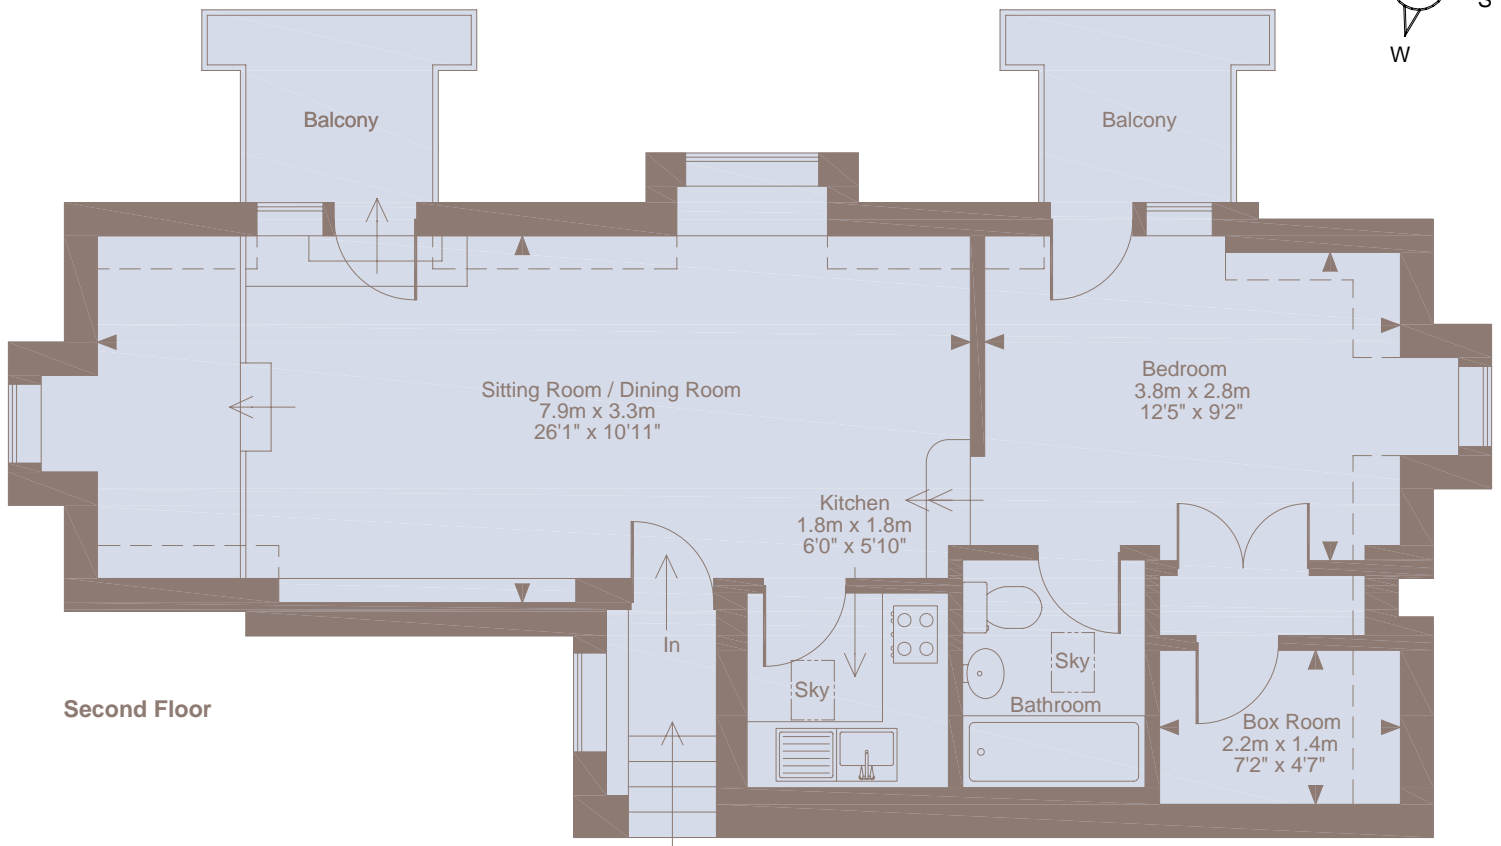

Sutton Manor Nursing Home, Crows Nest, Sutton Scotney, Winchester
Approximate Gross Internal Area
483 Sq Ft/45 Sq M

FOR ILLUSTRATIVE PURPOSES ONLY - NOT TO SCALE

The position & size of doors, windows, appliances and other features are approximate only.

☐☐☐☐ Denotes restricted head height

© ehouse. Unauthorised reproduction prohibited. Drawing ref. dig/8123163/JNM