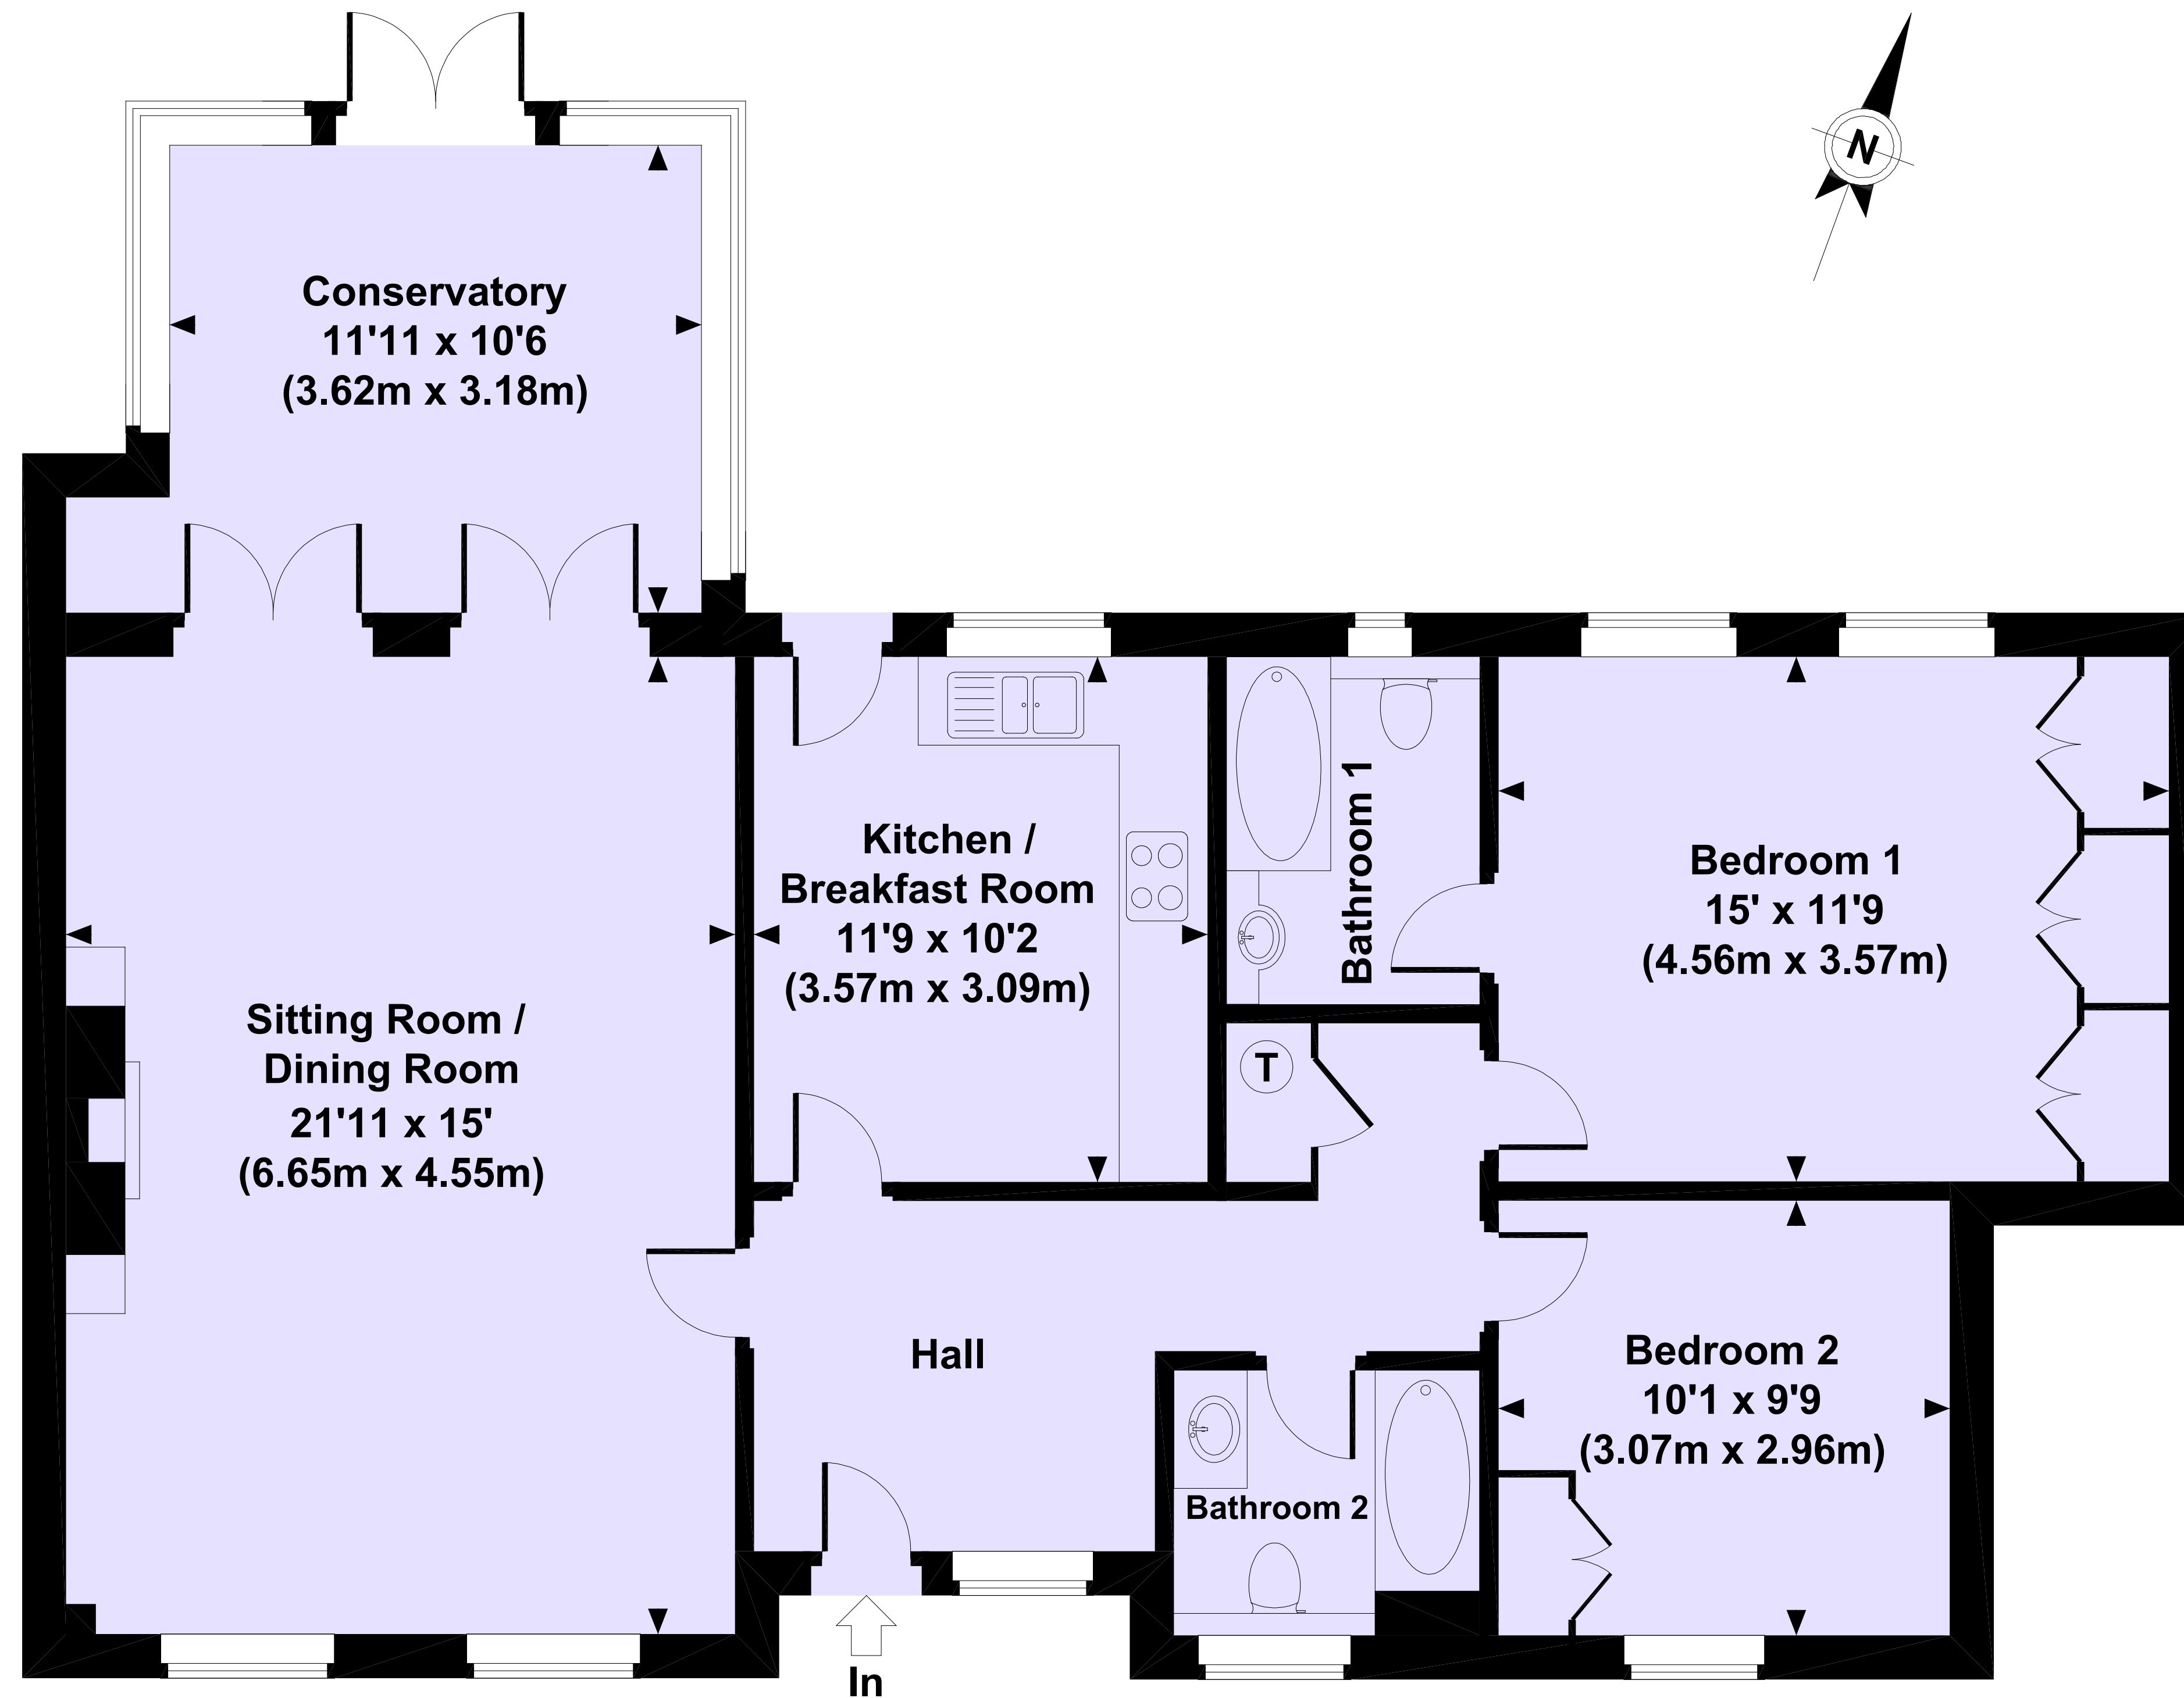

Tubbs Cottage, Sutton Manor

Approximate Gross Internal Area

1101 Sq Ft / 102.27 Sq M

GROUND FLOOR

This plan is for illustrative purposes only and is not to scale. Measured and drawn in accordance with RICS guidelines. The size and placement of windows, doors and other features are approximate only.