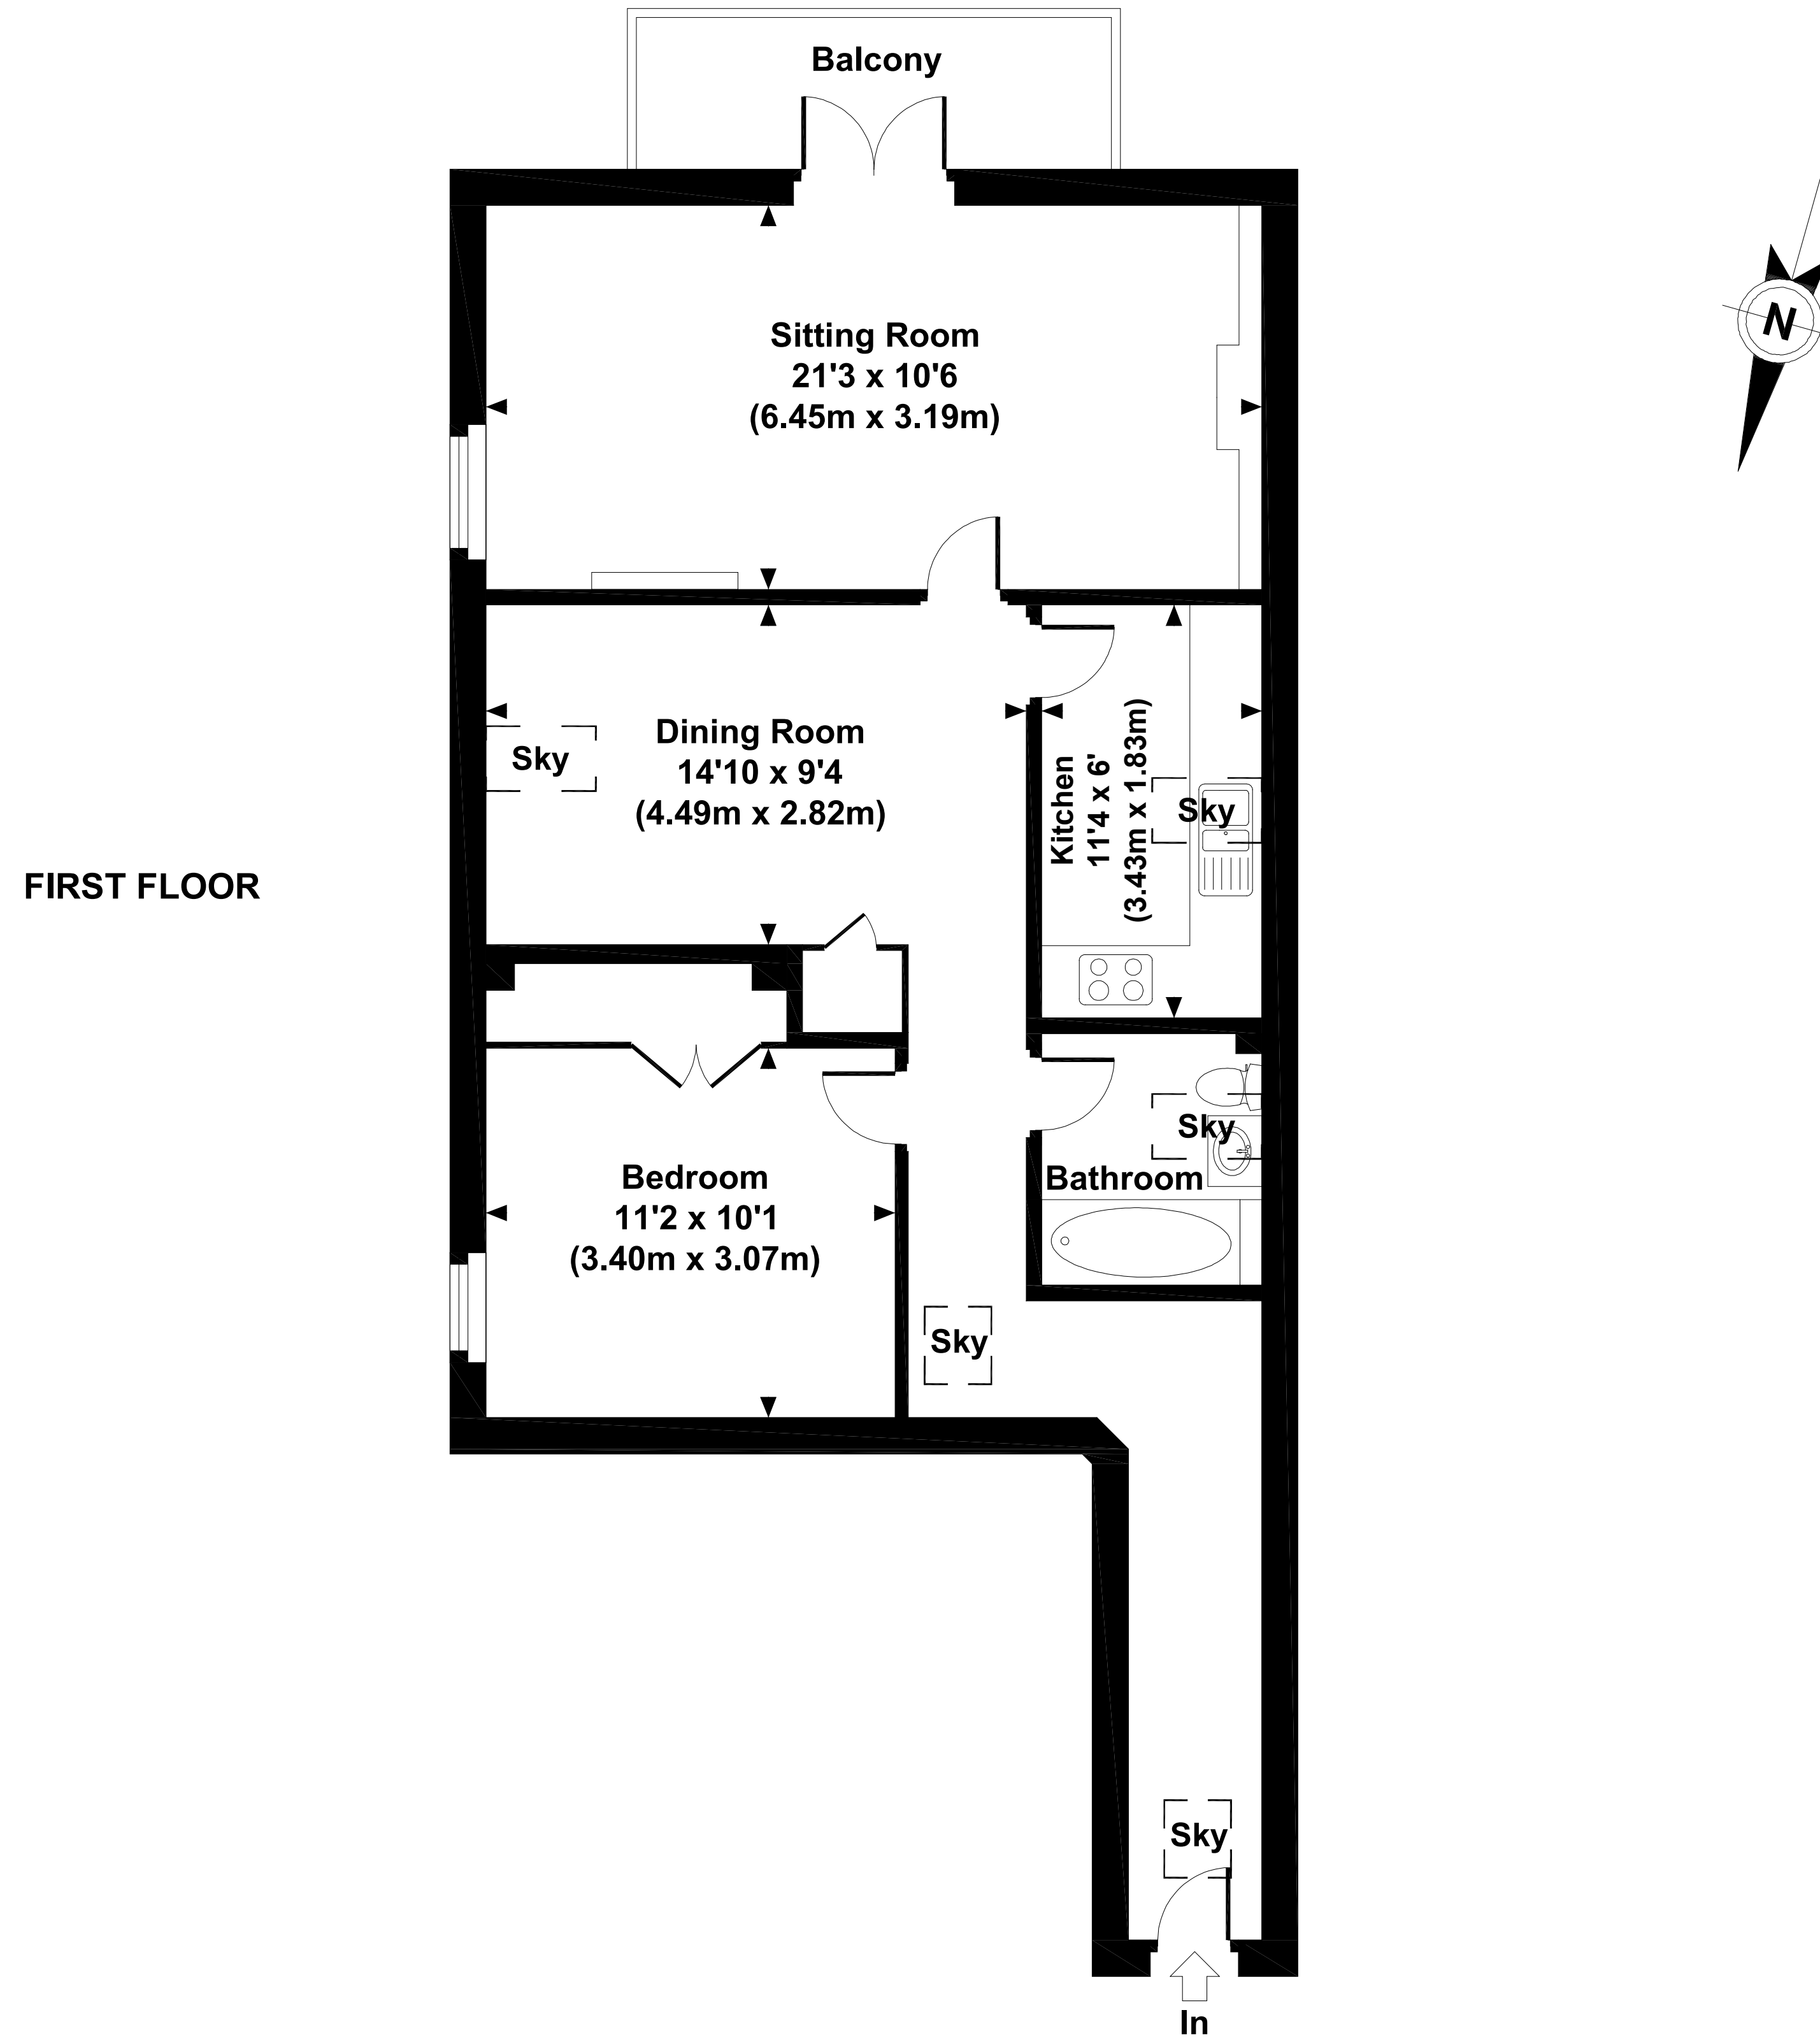

# 7 New Court

Approximate Gross Internal Area  
Total = 751 Sq Ft / 69.80 Sq M

This plan is for illustrative purposes only.  
Measured and drawn in accordance with RICS guidelines.  
The size and placement of windows, doors and other features are approximate only.  
Dimensions should be checked before making decisions reliant upon them