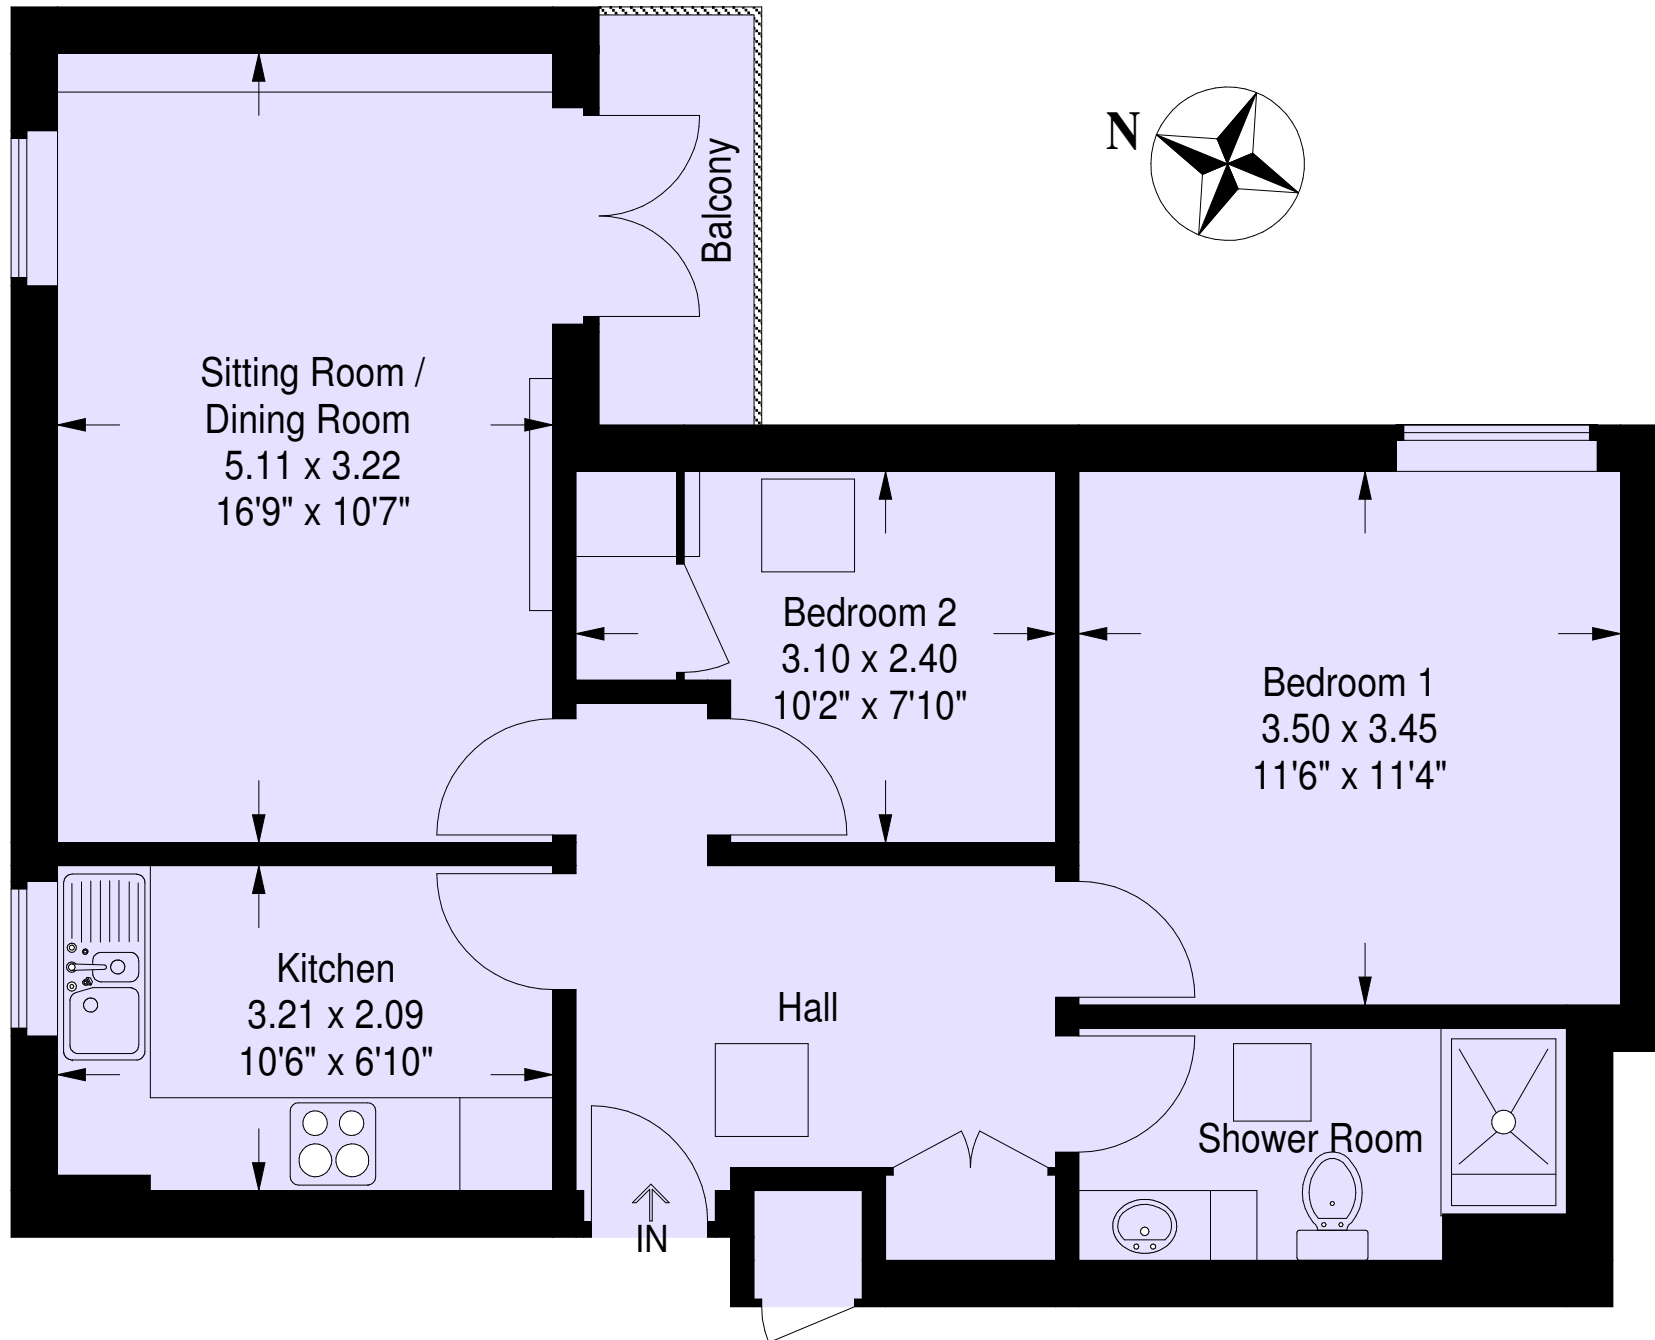

Approximate Gross Internal Area :- 58 sq m / 624 sq ft

Illustration for identification purposes only, measurements are approximate, not to scale.