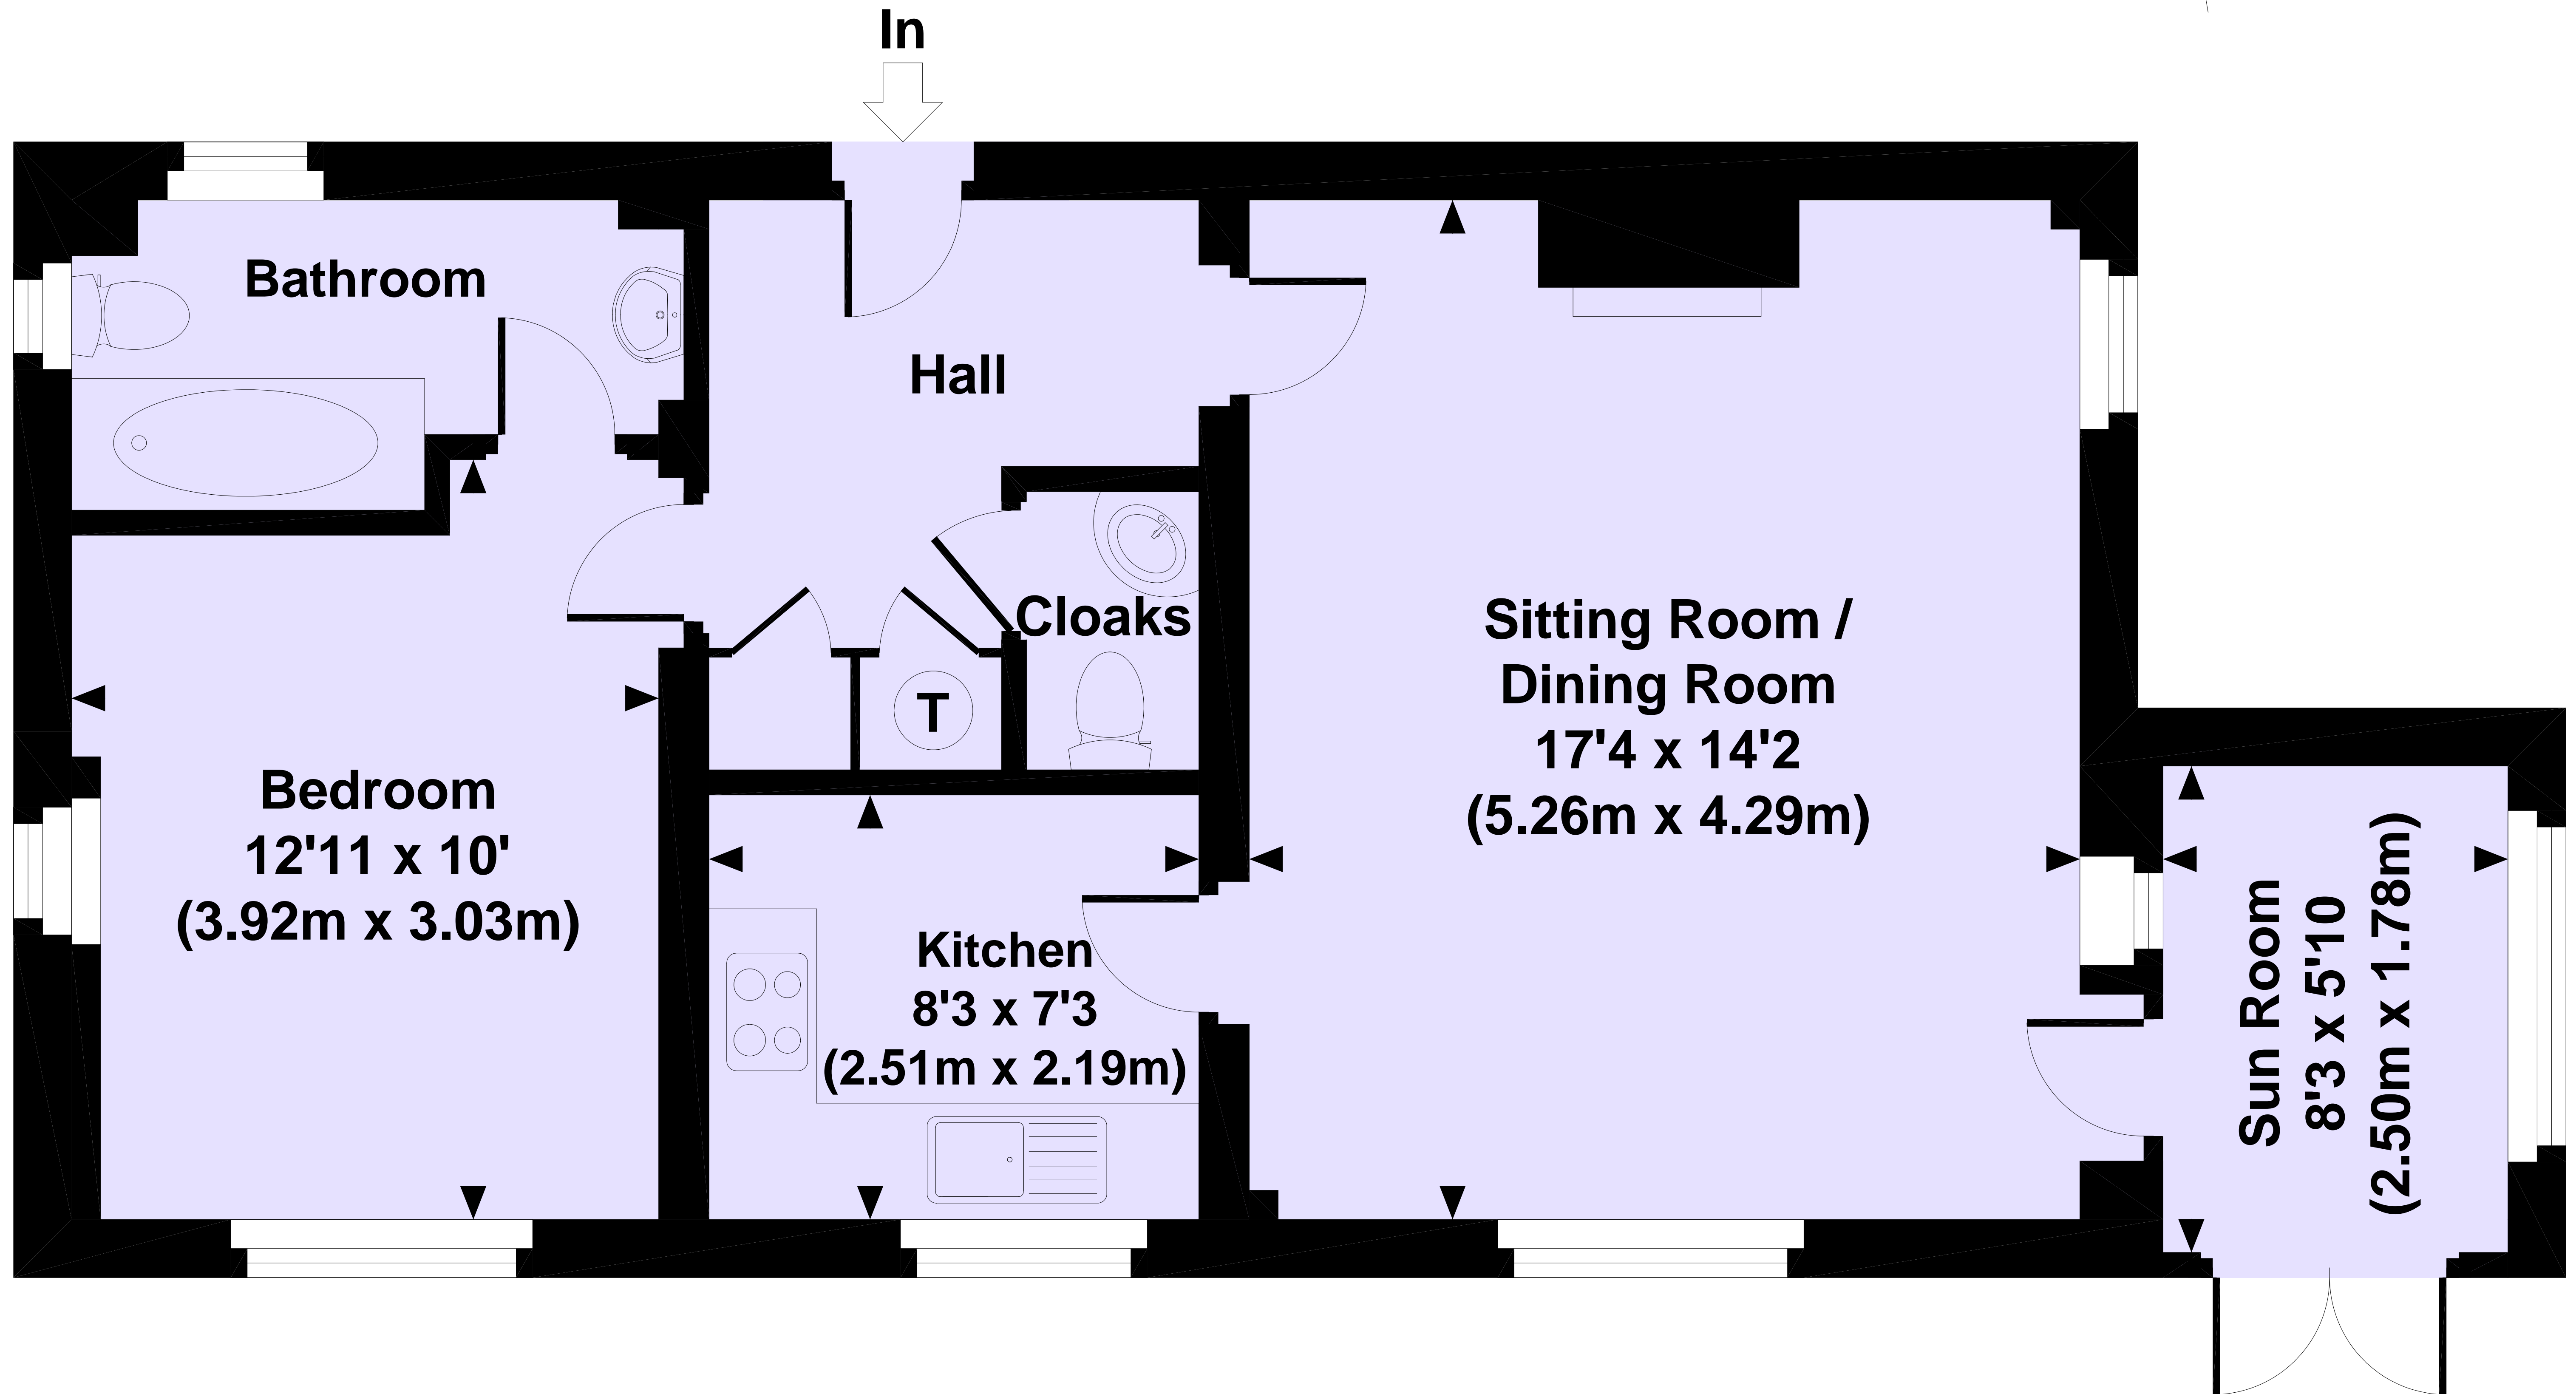

6 Mews, Sutton Manor

Approximate Gross Internal Area

Total = 646 Sq Ft / 60 Sq M

This plan is for illustrative purposes only and is not to scale. Measured and drawn in accordance with RICS guidelines. The size and placement of windows, doors and other features are approximate only.