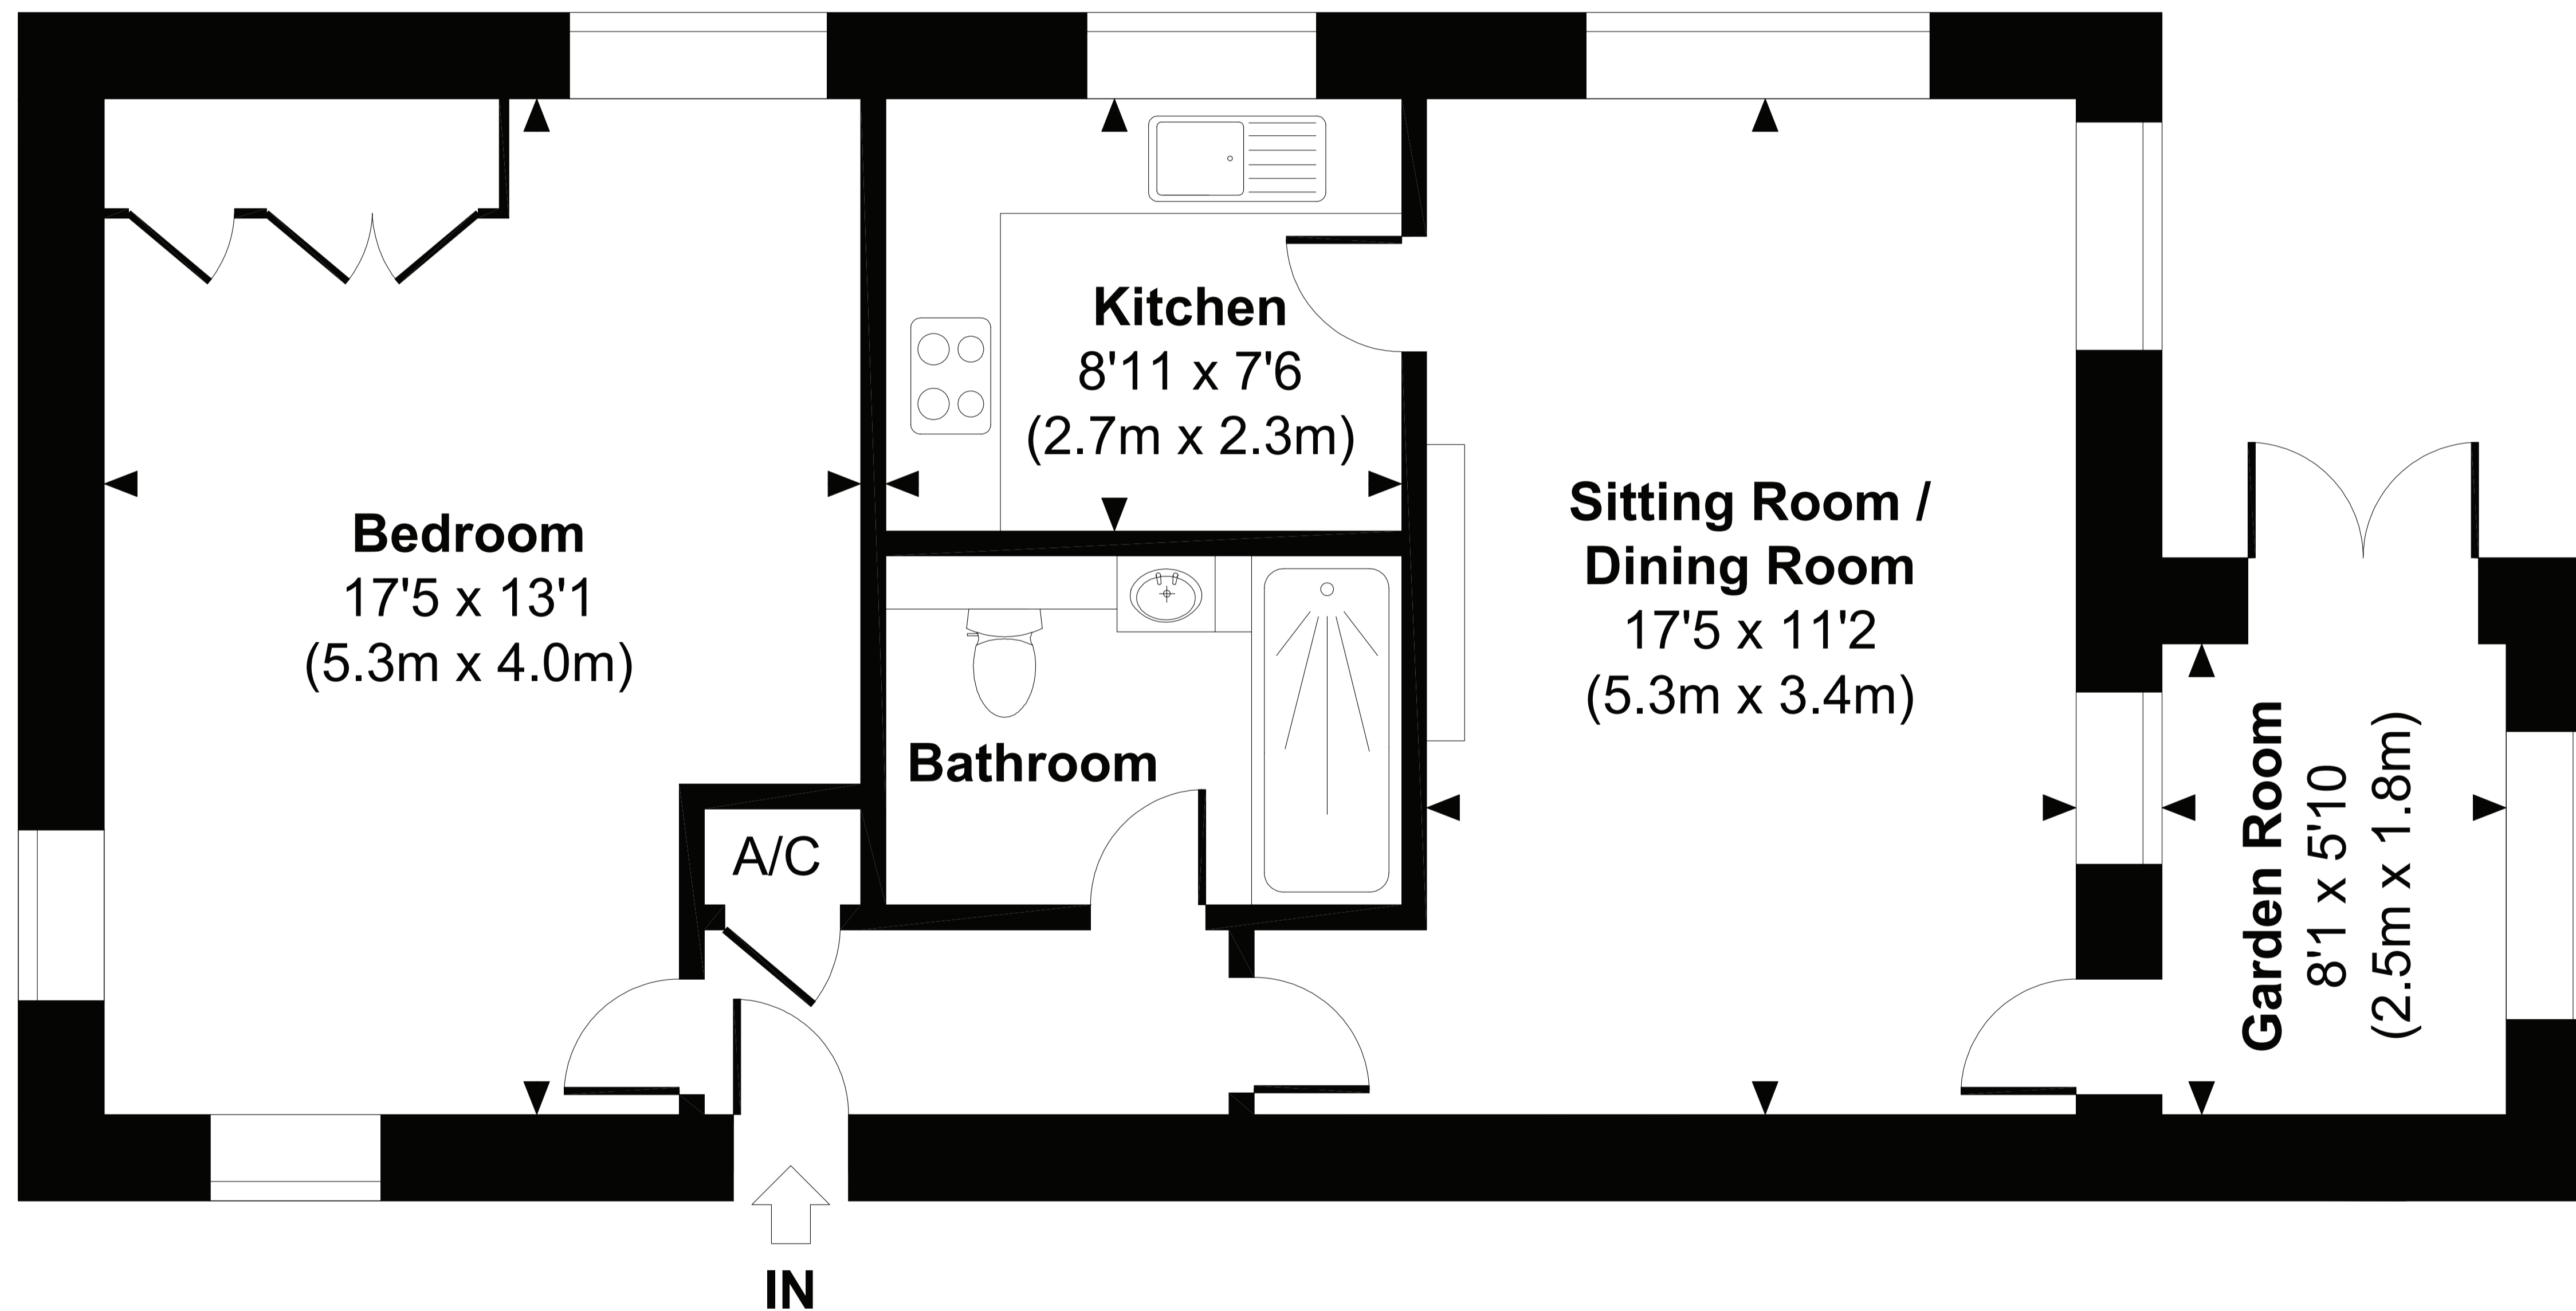

1 Mews, Sutton Manor

Approximate Gross Internal Area
Total = 653 Sq Ft / 60.67 Sq M

GROUND FLOOR

© www.propertyfocus.co | Professional Property Photography & Floorplans

This floorplan is for illustrative purposes only and is not to scale. It's accuracy has been checked, but no responsibility is taken for any error, omission or misrepresentation. The size and placement of windows, doors and other features are approximate only. Dimensions and North point should be verified before making decisions reliant upon them. Measured and drawn in accordance with RICS guidelines.